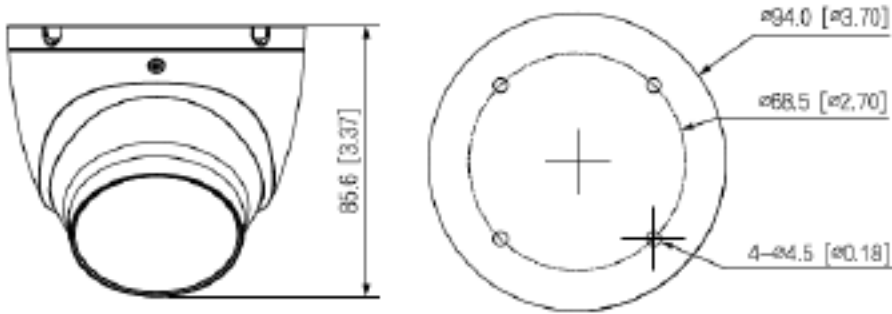

INSTO4NCF

4MP WDR Turret ChromaView
Network Camera

Product Specifications

Junction Mount	Wall Mount
INSX13AE	INSX205W
Ceiling Mount	Pole Mount
INSX220C + INSX106	INSX205W + INSX152

*Design and specifications are subjects to change without notice.